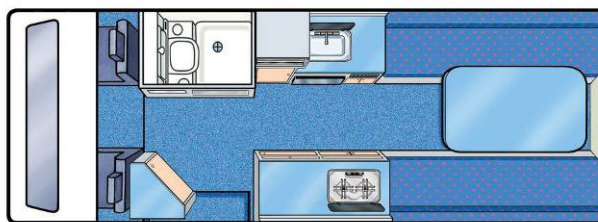

Spirit 2 Toilet/Shower

Spacious & comfortable for a couple

- Extra spacious bed
- Automatic transmission available (fee to guarantee applies)
- 311 Mercedes Benz Long Wheel Base Van = space & comfort!
- Significant storage space, including under bunk storage, larger wardrobe, overhead cupboards.
- As is standard with the entire Maui fleet - new china crockery, wine glasses and superior cutlery included

Spirit 2 Toilet/Shower

Booking Code	2BTSM
Capacity	2 adults
Beds	1 x Double - 1.87m x 1.78m
Seatbelts - Driver's Cab/ Living Cab	2/0
Fridge/ Freezer	80L
Microwave	Yes - operates when connected to 240V
Gas Stove	3 burner
Sink	Yes
Hot/Cold pressurised water	Yes
Shower	Yes
Toilet	Yes
Radio/CD	Radio/CD
Power steering	Yes
Air Conditioning - Driver's Cab/Main Cab	Yes/No
Heating - Driver's Cab/Main Cab	Yes/240V
Internal walk through access	Yes
Fresh water tank	140L
Waste water tank	80L
Transmission	Automatic / Manual
Baby/Booster seat fittings	Can only be fitted in the front passenger seat
Engine specifications	2.2L diesel
Fuel Consumption (approx per 100kms)	12L
Length	7.00m
Width (excluding mirrors)	2.00m
Height	2.75m
Interior height	1.94m