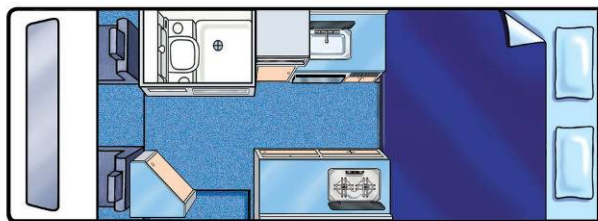

Spirit 2 Toilet/Shower

Spacious & comfortable for a couple

- Extra spacious bed
- Automatic transmission available (fee to guarantee applies)
- 311 Mercedes Benz Long Wheel Base Van = space & comfort!
- Significant storage space, including under bunk storage, larger wardrobe, overhead cupboards.
- As is standard with the entire Maui fleet - new china crockery, wine glasses and superior cutlery included

Spirit 2 Toilet/Shower

Booking Code	2BTSM
Capacity	2 adults
Beds	1 x Double - 1.87m x 1.78m
Seatbelts - Driver's Cab/ Living Cab	2/0
Fridge/ Freezer	80L
Microwave	Yes - operates when connected to 240V
Gas Stove	3 burner
Sink	Yes
Hot/Cold pressurised water	Yes
Shower	Yes
Toilet	Yes
Radio/CD	Radio/CD
Power steering	Yes
Air Conditioning - Driver's Cab/Main Cab	Yes/No
Heating - Driver's Cab/Main Cab	Yes/240V
Internal walk through access	Yes
Fresh water tank	140L
Waste water tank	80L
Transmission	Automatic / Manual
Baby/Booster seat fittings	Can only be fitted in the front passenger seat
Engine specifications	2.2L diesel
Fuel Consumption (approx per 100kms)	12L
Length	7.00m
Width (excluding mirrors)	2.00m
Height	2.75m
Interior height	1.94m