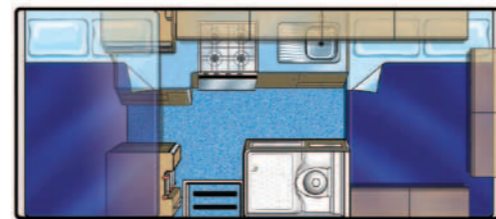

spirit 4  
sleeps up to 4

comfy for 4, extra spacious for a couple!

- Sleeps up to 4 people but we know that couples love the extra space!
- Two spacious double beds
- Automatic transmission
- Ample storage including wardrobe and external locker
- Pressurised hot shower
- Microwave, gas cooker and grill
- Exterior awning (selected models)
- Screen and DVD player

spirit 4  
sleeps up to 4

spirit 4 specifications	
Booking code	4BM
Capacity	sleeps up to 4
Beds	luton 2.15m x 1.55m; rear 2.15m x 1.32m
Seatbelts - driver's cab/living cab	2 / 2
Fridge/freezer	80L
Microwave	yes
Gas stove	4 burner
Sink	yes
Hot/cold pressurised water	yes
Shower	yes
Toilet	yes
Radio/CD/screen /DVD player	yes (screen/DVD selected models)
Power steering	yes
Air conditioning - driver's cab/main cab	yes / no
Heating - driver's cab/main cab	yes / 240V
Internal walk through access	yes
Fresh water tank	85L
Waste water tank	85L
Transmission	automatic
Baby/booster seat fittings	Child seats - 2 x rear, forward facing seat with baby bolt. Booster seat - 2 x rear seat with lapbelt
Engine specifications	2.2L diesel
Fuel consumption (approx per 100kms)	14L
Length	6.5m
Width (excluding mirrors)	2.20m
Height	3.40m
Interior height	2.00m