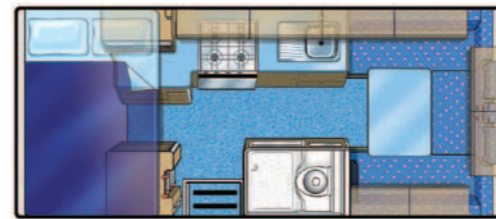

spirit 4  
sleeps up to 4

comfy for 4, extra spacious for a couple!

- Sleeps up to 4 people but we know that couples love the extra space!
- Two spacious double beds
- Automatic transmission
- Ample storage including wardrobe and external locker
- Pressurised hot shower
- Microwave, gas cooker and grill
- Exterior awning (selected models)
- Screen and DVD player

spirit 4  
sleeps up to 4

spirit 4 specifications	
Booking code	4BM
Capacity	sleeps up to 4
Beds	luton 2.15m x 1.55m; rear 2.15m x 1.32m
Seatbelts - driver's cab/living cab	2 / 2
Fridge/freezer	80L
Microwave	yes
Gas stove	4 burner
Sink	yes
Hot/cold pressurised water	yes
Shower	yes
Toilet	yes
Radio/CD/screen /DVD player	yes (screen/DVD selected models)
Power steering	yes
Air conditioning - driver's cab/main cab	yes / no
Heating - driver's cab/main cab	yes / 240V
Internal walk through access	yes
Fresh water tank	85L
Waste water tank	85L
Transmission	automatic
Baby/booster seat fittings	Child seats - 2 x rear, forward facing seat with baby bolt. Booster seat - 2 x rear seat with lapbelt
Engine specifications	2.2L diesel
Fuel consumption (approx per 100kms)	14L
Length	6.5m
Width (excluding mirrors)	2.20m
Height	3.40m
Interior height	2.00m