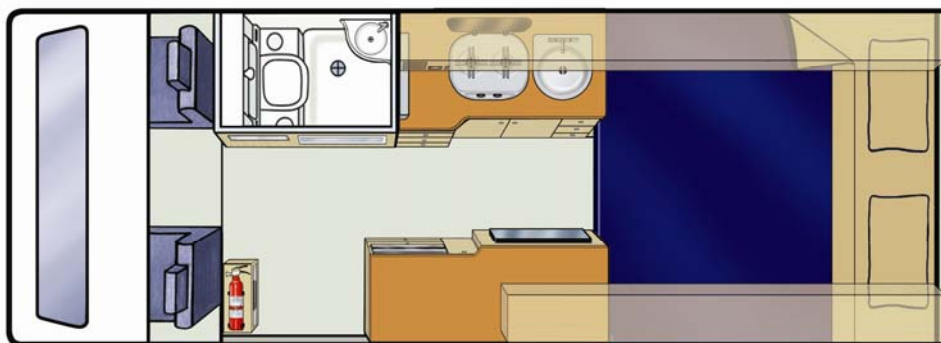

NZ

Trailblazer

No Boundaries

Britz

Brand New to the Britz Fleet!

- Compact comfort for couples.
- Full bathroom facilities
- Large double bed
- Fully featured with TV and Microwave
- Handy internal walk-through access

*Layout may be subject to change

 NZ

Trailblazer

No Boundaries

Britz

Vehicle Specifications:

Booking Code	2BTSBT
Sleeping Capacity	2 adults
Beds	1 double or 2 singles
Bed Dimensions	Double bed 1.90m x 1.90m, Single bed 1.90m x 0.70m
Seatbelts - Drivers Cab/Main Cab	2 / 0
Baby/Booster Seat Fittings	Yes
Air-Conditioning - Driver's Cab/Main Cab	Yes/No
Heating - Driver's Cab/Main Cab	Yes / 240V
Fridge/Freezer	12V / 240V - 110 litres
Microwave	Yes - operates when connected to mains power
Gas Stove	Yes - 2 burner
Sink	Yes
Hot/Cold Pressurised Water	Yes
Cooking Utensils	Yes
Crockery & Cutlery	Yes
Shower	Yes
Toilet	Yes
Fresh Water Tank (filler hose supplied)	62 litres
Waste Water Tank	80 litres
Gas Bottles	1 x 9kg
Internal Walk-Through Access	Yes
Power Supply (volts)	12V battery / 240V mains
Transmission	6 speed manual
Engine Specifications	2.3L turbo diesel
Fuel Tank Capacity	80l
Fuel Consumption (approx. per 100kms)	Average 12 litres*
Recommended Tyre Pressure	65 psi front & rear
Radio/Cassette/CD	Yes
Power Steering	Yes
Cruise Control	No
Airbags - Driver / Passenger	Yes
Anti-lock Braking System (ABS)	Yes
DIMENSIONS	
Length	6.36m
Width	2.05m
Height	2.53m
Interior Height	1.93m