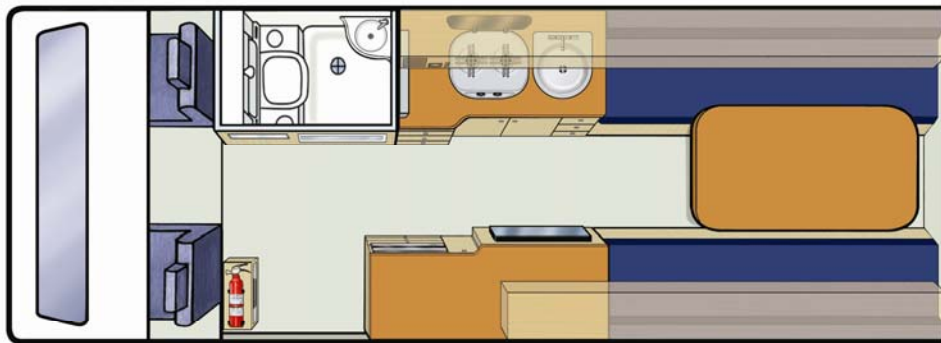

NZ

Trailblazer

No Boundaries

Britz

Brand New to the Britz Fleet!

- Compact comfort for couples.
- Full bathroom facilities
- Large double bed
- Fully featured with TV and Microwave
- Handy internal walk-through access

*Layout may be subject to change

 NZ

Trailblazer

No Boundaries

Britz

Vehicle Specifications:

Booking Code	2BTSBT
Sleeping Capacity	2 adults
Beds	1 double or 2 singles
Bed Dimensions	Double bed 1.90m x 1.90m, Single bed 1.90m x 0.70m
Seatbelts - Drivers Cab/Main Cab	2 / 0
Baby/Booster Seat Fittings	Yes
Air-Conditioning - Driver's Cab/Main Cab	Yes/No
Heating - Driver's Cab/Main Cab	Yes / 240V
Fridge/Freezer	12V / 240V - 110 litres
Microwave	Yes - operates when connected to mains power
Gas Stove	Yes - 2 burner
Sink	Yes
Hot/Cold Pressurised Water	Yes
Cooking Utensils	Yes
Crockery & Cutlery	Yes
Shower	Yes
Toilet	Yes
Fresh Water Tank (filler hose supplied)	62 litres
Waste Water Tank	80 litres
Gas Bottles	1 x 9kg
Internal Walk-Through Access	Yes
Power Supply (volts)	12V battery / 240V mains
Transmission	6 speed manual
Engine Specifications	2.3L turbo diesel
Fuel Tank Capacity	80l
Fuel Consumption (approx. per 100kms)	Average 12 litres*
Recommended Tyre Pressure	65 psi front & rear
Radio/Cassette/CD	Yes
Power Steering	Yes
Cruise Control	No
Airbags - Driver / Passenger	Yes
Anti-lock Braking System (ABS)	Yes
DIMENSIONS	
Length	6.36m
Width	2.05m
Height	2.53m
Interior Height	1.93m