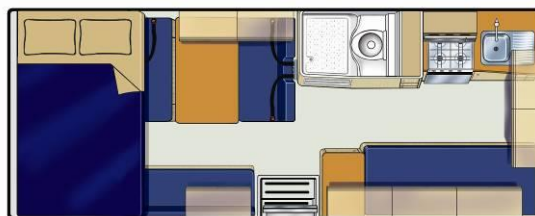

AU

Frontier

No Boundaries

The ultimate campervan - sleeps six with all the bits!

- Family vehicle loved by not only families but 3 couples travelling too
- Sleeps the most people in the Britz range
- Two living areas
- Great for families (kids love the top bed!)
- Automatic transmission
- Flat screen TV and DVD player

Frontier

Vehicle Specifications:

Booking Code	6BB
Sleeping Capacity	6 adults
Beds	3 doubles
Bed Dimensions	Double beds: 2.10m x 1.25m (above cabin) 1.92 x 1.30m (behind driver) 2.10m x 1.25m (rear)
Seatbelts - Drivers Cab/Main Cab	2 / 4
Baby/Booster Seat Fittings	2 x baby or 4 x booster seats can be fitted on the rear dinette seat (total 4 points)
Air-Conditioning - Driver's Cab/Main Cab	Yes / 240V
Heating - Driver's Cab/Main Cab	Yes / 240V
Fridge/Freezer	12V / 240V - 80 litres
Microwave	Yes - operates when connected to mains power
Gas Stove	Yes - 4 burner
Sink	Yes
Hot/Cold Pressurised Water	Yes
Cooking Utensils	Yes
Crockery & Cutlery	Yes
Shower	Yes
Toilet	Yes
Fresh Water Tank (filler hose supplied)	90 litres
Waste Water Tank	90 litres
Gas Bottles	1 x 9kg
Internal Walk-Through Access	Yes
Power Supply (volts)	12V battery / 240V mains
Transmission	Automatic
Engine Specifications	2.6L turbo diesel
Fuel Tank Capacity	75 litres
Fuel Consumption (approx. per 100kms)	Average 14 litres*
Recommended Tyre Pressure	65 psi front & rear
Radio/Cassette/CD	Radio / CD Player
Power Steering	Yes
Cruise Control	No
Airbags - Driver / Passenger	Yes / Yes
Anti-lock Braking System (ABS)	Yes
DIMENSIONS	
Length	6.60m
Width	2.20m
Height	3.40m
Interior Height	2.00m
EXTRA FEATURES	
Television	DVD Player
Awning	