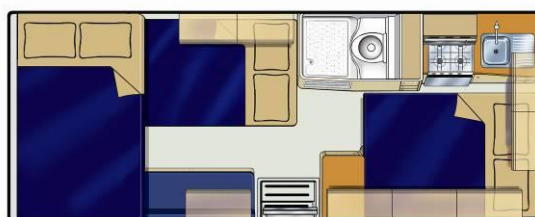

AU

Frontier

No Boundaries

The ultimate campervan - sleeps six with all the bits!

- Family vehicle loved by not only families but 3 couples travelling too
- Sleeps the most people in the Britz range
- Two living areas
- Great for families (kids love the top bed!)
- Automatic transmission
- Flat screen TV and DVD player

Frontier

Vehicle Specifications:

Booking Code	6BB
Sleeping Capacity	6 adults
Beds	3 doubles
Bed Dimensions	Double beds: 2.10m x 1.25m (above cabin) 1.92 x 1.30m (behind driver) 2.10m x 1.25m (rear)
Seatbelts - Drivers Cab/Main Cab	2 / 4
Baby/Booster Seat Fittings	2 x baby or 4 x booster seats can be fitted on the rear dinette seat (total 4 points)
Air-Conditioning - Driver's Cab/Main Cab	Yes / 240V
Heating - Driver's Cab/Main Cab	Yes / 240V
Fridge/Freezer	12V / 240V - 80 litres
Microwave	Yes - operates when connected to mains power
Gas Stove	Yes - 4 burner
Sink	Yes
Hot/Cold Pressurised Water	Yes
Cooking Utensils	Yes
Crockery & Cutlery	Yes
Shower	Yes
Toilet	Yes
Fresh Water Tank (filler hose supplied)	90 litres
Waste Water Tank	90 litres
Gas Bottles	1 x 9kg
Internal Walk-Through Access	Yes
Power Supply (volts)	12V battery / 240V mains
Transmission	Automatic
Engine Specifications	2.6L turbo diesel
Fuel Tank Capacity	75 litres
Fuel Consumption (approx. per 100kms)	Average 14 litres*
Recommended Tyre Pressure	65 psi front & rear
Radio/Cassette/CD	Radio / CD Player
Power Steering	Yes
Cruise Control	No
Airbags - Driver / Passenger	Yes / Yes
Anti-lock Braking System (ABS)	Yes
DIMENSIONS	
Length	6.60m
Width	2.20m
Height	3.40m
Interior Height	2.00m
EXTRA FEATURES	
Television	DVD Player
Awning	