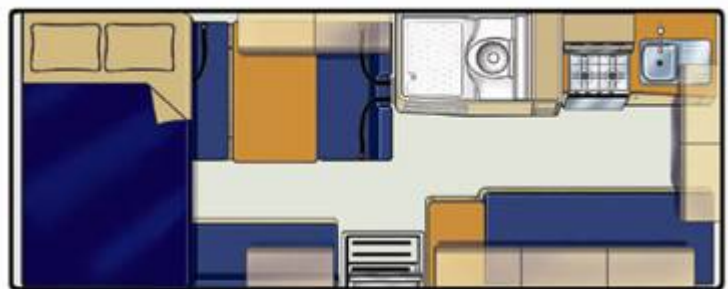

## Party of Five!

- Unique design sleeping 5 people
- Only Britz vehicle to feature a TV & DVD Player
- Only Britz vehicle to feature a fixed awning
- Only Britz vehicle to offer a front dinette so passengers are closer to the driver
- Single bed in rear offers more floor space
- External locker storage - great for picnic chairs!
- Full AUTOMATIC transmission

**AU****Escape**

No Boundaries

**Britz****Vehicle Specifications:**

Booking Code	5BB
Sleeping Capacity	5 adults
Beds	2 doubles, 1 single
Bed Dimensions	<b>Double beds:</b> 2.15 x 1.55m (above cabin) 1.95 x 1.42m (behind driver) <b>Single bed:</b> 1.92 x 0.72m (rear)
Seatbelts - Drivers Cab/Main Cab	2 / 3
Baby/Booster Seat Fittings	2 x baby or 3 x booster seats can be fitted on the dinette seat (total 3 points)
Air-Conditioning - Driver's Cab/Main Cab	Yes / 240V
Heating - Driver's Cab/Main Cab	Yes / 240V
Fridge/Freezer	12V / 240V - 80 litres
Microwave	Yes - operates when connected to mains power
Gas Stove	Yes - 4 burner
Sink	Yes
Hot/Cold Pressurised Water	Yes
Cooking Utensils	Yes
Crockery & Cutlery	Yes
Shower	Yes
Toilet	Yes
Fresh Water Tank (filler hose supplied)	75 litres
Waste Water Tank	75 litres
Gas Bottles	1 x 9kg
Internal Walk-Through Access	Yes
Power Supply (volts)	12V battery / 240V mains
Transmission	Automatic
Engine Specifications	2.2 litre turbo diesel
Fuel Tank Capacity	75 litres
Fuel Consumption (approx. per 100kms)	Average 14 litres*
Recommended Tyre Pressure	65 psi front & rear
Radio/Cassette/CD	Radio / CD Player
Power Steering	Yes
Cruise Control	No
Airbags - Driver / Passenger	Yes / No
Anti-lock Braking System (ABS)	Yes
<b>DIMENSIONS</b>	
Length	7.18m
Width	2.26m
Height	3.30m
Interior Height	2.06m
<b>EXTRA FEATURES</b>	
Television	DVD Player
Fitted sun awning	Reverse parking sensors
External storage locker	