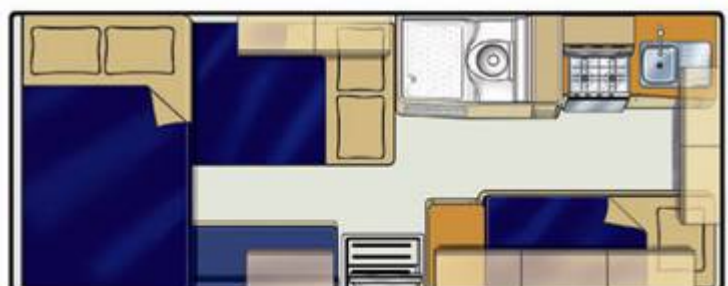

**AU****Escape**

No Boundaries

**Britz****Vehicle Specifications:**

Booking Code	5BB
Sleeping Capacity	5 adults
Beds	2 doubles, 1 single
Bed Dimensions	<b>Double beds:</b> 2.15 x 1.55m (above cabin) 1.95 x 1.42m (behind driver) <b>Single bed:</b> 1.92 x 0.72m (rear)
Seatbelts - Drivers Cab/Main Cab	2 / 3
Baby/Booster Seat Fittings	2 x baby or 3 x booster seats can be fitted on the dinette seat (total 3 points)
Air-Conditioning - Driver's Cab/Main Cab	Yes / 240V
Heating - Driver's Cab/Main Cab	Yes / 240V
Fridge/Freezer	12V / 240V - 80 litres
Microwave	Yes - operates when connected to mains power
Gas Stove	Yes - 4 burner
Sink	Yes
Hot/Cold Pressurised Water	Yes
Cooking Utensils	Yes
Crockery & Cutlery	Yes
Shower	Yes
Toilet	Yes
Fresh Water Tank (filler hose supplied)	75 litres
Waste Water Tank	75 litres
Gas Bottles	1 x 9kg
Internal Walk-Through Access	Yes
Power Supply (volts)	12V battery / 240V mains
Transmission	Automatic
Engine Specifications	2.2 litre turbo diesel
Fuel Tank Capacity	75 litres
Fuel Consumption (approx. per 100kms)	Average 14 litres*
Recommended Tyre Pressure	65 psi front & rear
Radio/Cassette/CD	Radio / CD Player
Power Steering	Yes
Cruise Control	No
Airbags - Driver / Passenger	Yes / No
Anti-lock Braking System (ABS)	Yes
<b>DIMENSIONS</b>	
Length	7.18m
Width	2.26m
Height	3.30m
Interior Height	2.06m
<b>EXTRA FEATURES</b>	
Television	DVD Player
Fitted sun awning	Reverse parking sensors
External storage locker	